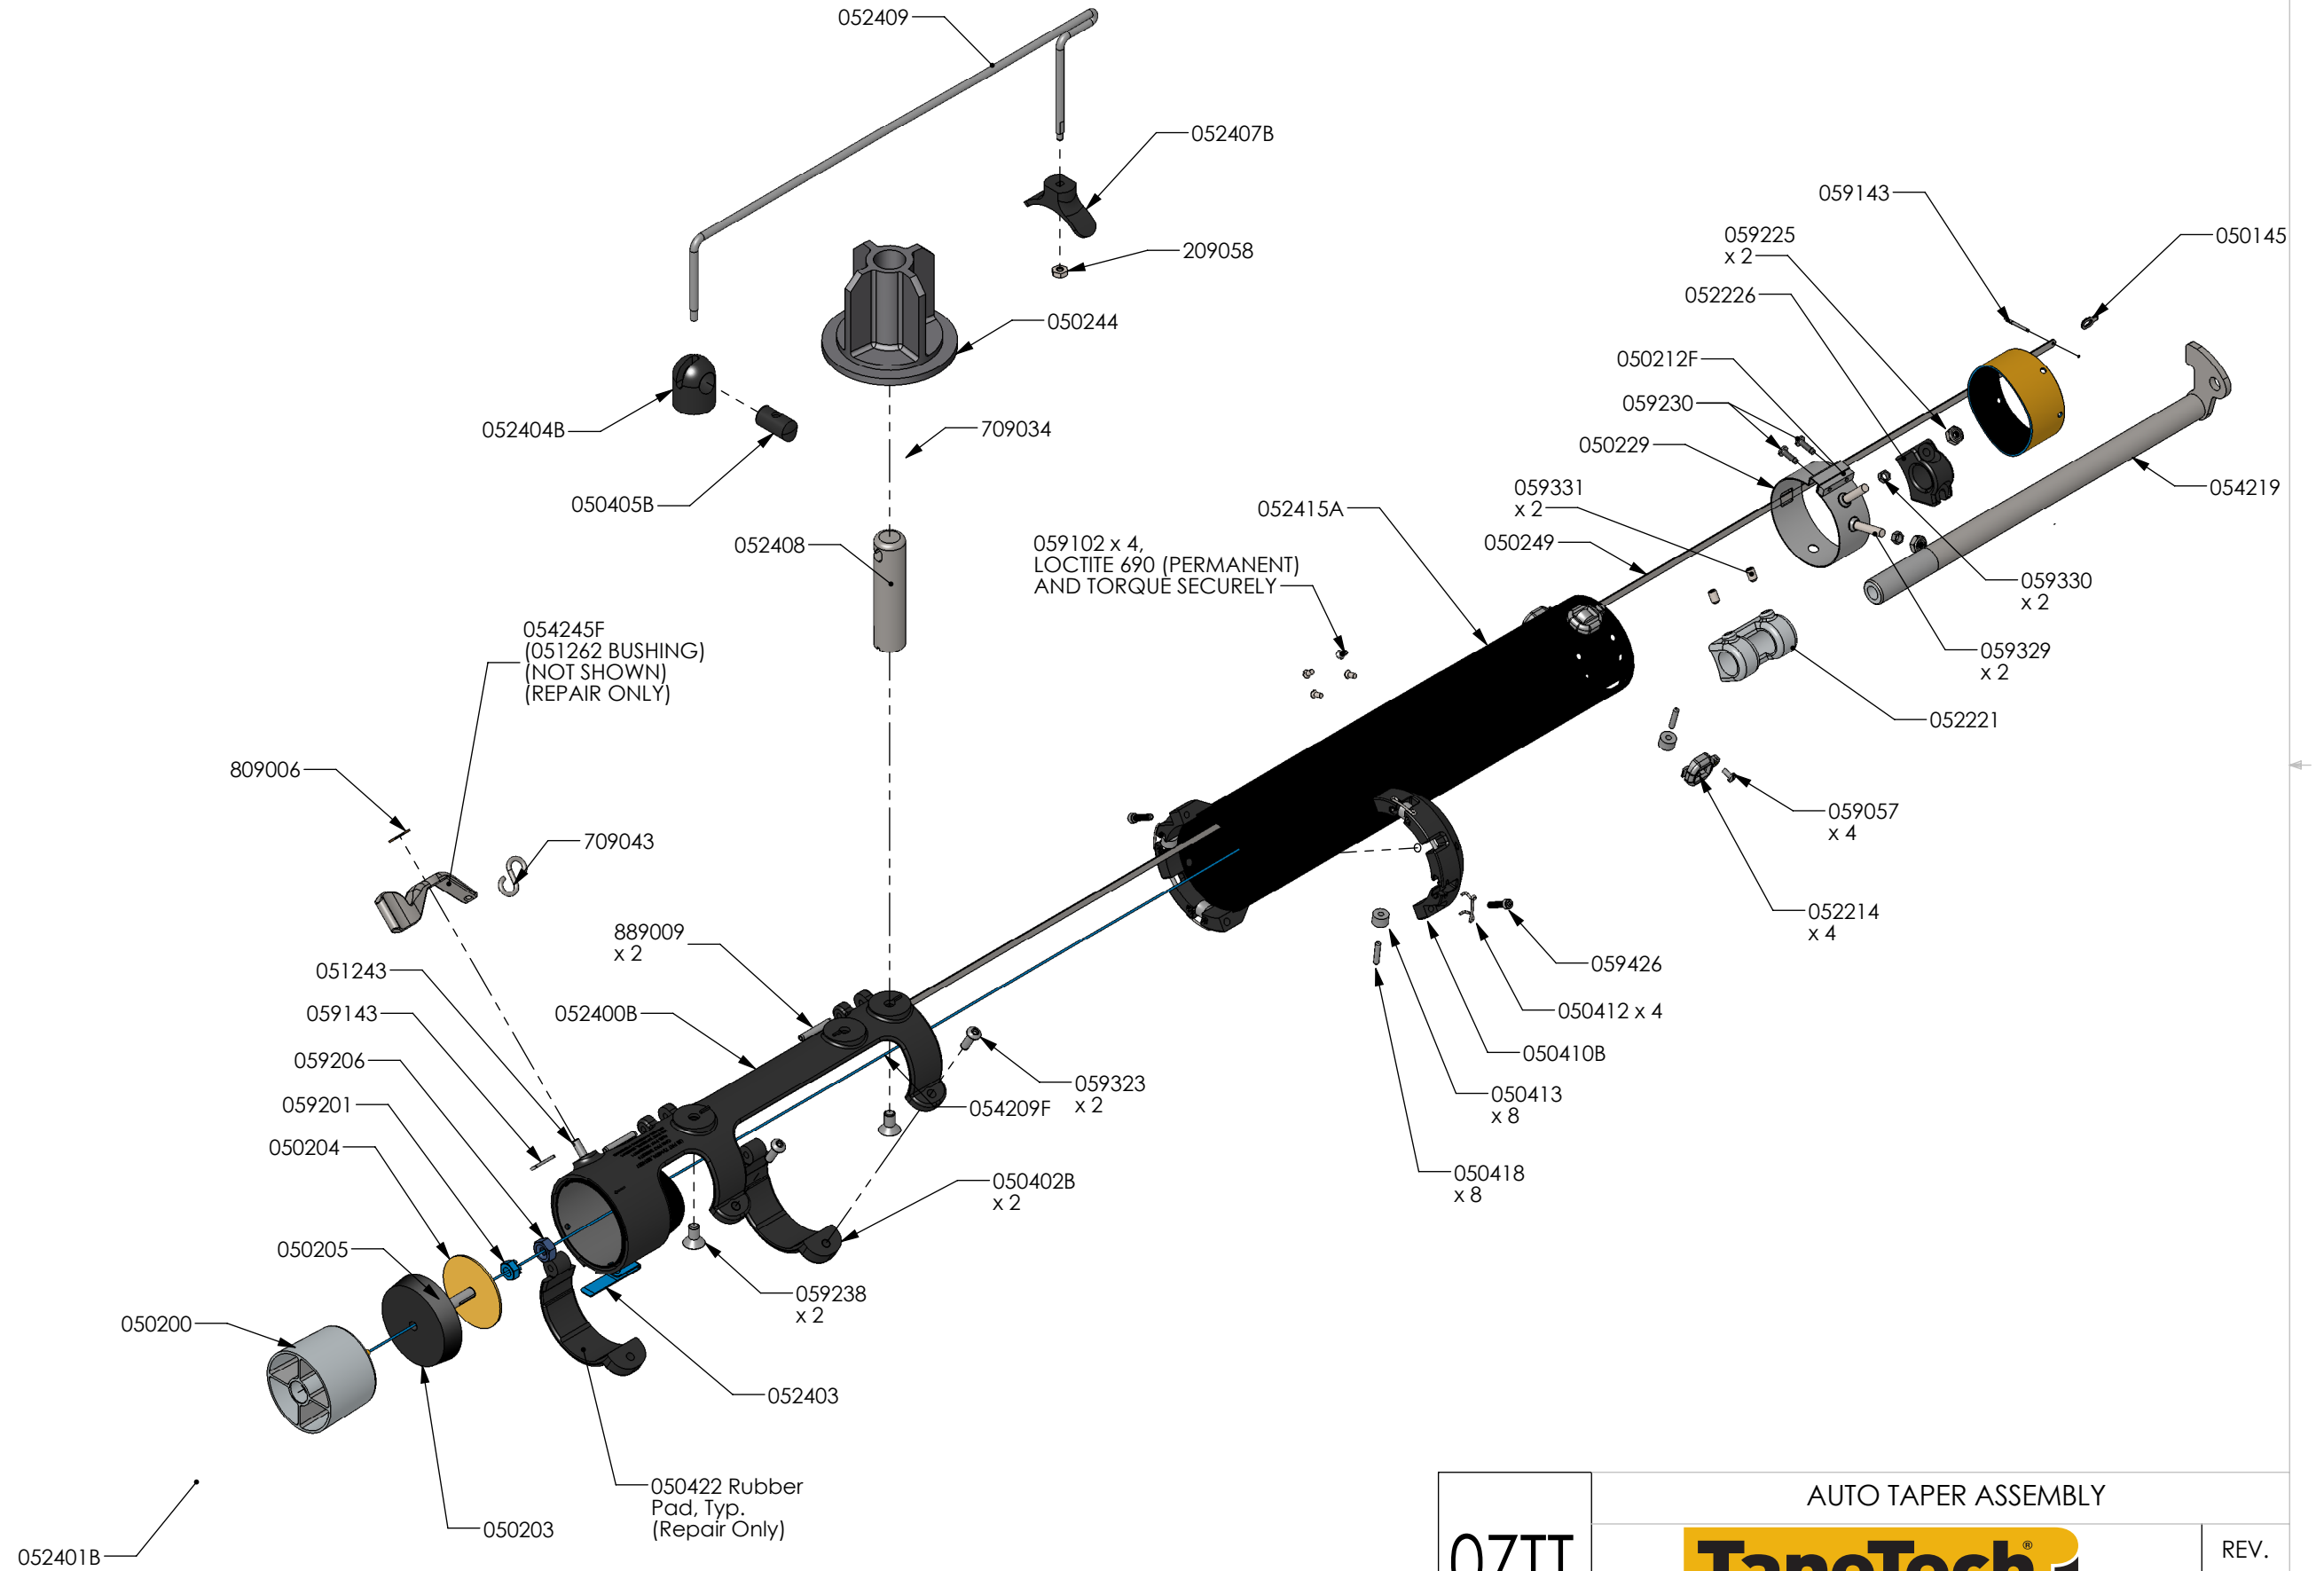

07TT

EZ CLEAN TAPER ASSY

REV
A

NOTES:

07TT

AUTO TAPER ASSEMBLY

REV.
A

Part Number	Description	Quantity Each	Sold as part of:
050003	Wiper, Control Valve	1	
050004	Wiper, Retainer	1	
050017	Collar Bushing	1	
050019	Disengaging Cam	1	
050023F	Spacer Bar	1	
050027	Lock, Needle Holder	1	Kit 200
050030	Magnet	1	Kit 200
050034F	Disengaging Rod	1	
050041F	Disengaging Rod Bearing	1	
050043F	Anvil	2	
050046	Support, Right Chain Roller	1	
050050F	Needle Holder	1	Kit 200
050053	Cam Gooser Release	1	
050058	Control Valve	1	
050063	Cut Off Spring Cover	1	
050068	Gooser & Cutter Chain Stop	2	
050070F	Creaser Axle	1	
050071F	Front Support	1	
050072F	Rear Support	1	
050073	Creaser Wheel	1	
050079	Creaser Crank	1	
050080F	Screw Block	2	
050081F	Spring	2	
050083F	Cable Drum	1	
050086F	Head Bushing	1	
050090F	Spacer Bar	1	
050093F	Taper Wheel	2	
050094F	Spool	1	
050099F	Head Bushing	1	
050109F	Hub	2	
050113F	Cutter Block Tube	1	
050115F	Spring, Drive Dog	1	Kit 215
050123	Cam	1	

Part Number	Description	Quantity Each	Sold as part of:
050128F	Bushing, Chain Roller	2	
050132F	Spring, Cut Off	1	Kit 340
050134	Chain Roller	2	
050140F	Screw, 6.52 X 5.09	1	
050141	Support, Left Chain Roller	1	
050144F	Link Tube	1	
050145	Creaser Chain	1	
050150F	Hub	2	
050154	Bearing Bracket	2	
050163	Guide, Main Chain	1	
050200	Plastic Piston	1	Kit 335
050203	Plunger Cup	1	Kit 335
050204	Cup Washer	1	Kit 335
050205	Cup Bolt, 1/4-20 X 7/8 Hex Head	1	Kit 335
050212F	Nut	1	
050229	Band	1	
050244	Spool	1	
050249	Creaser Connector	1	
050402B	Band Clamp, Black	2	
050405B	Keeper Axle, Black	1	
050410B	Control Tube Flange, Black	2	
050412	Wheel Keeper Wireform	4	
050413	Control Tube Wheel	8	
050418	Roller Axle	8	
050500	Brake Roller	1	
050577	Brake Torsion Spring	1	
050599	Main Shaft Washer	1	
051001	Outlet Valve Handle	1	
051089	Side Plate, SST	1	
051105	Side Plate, SST	1	
051243	Stub Shaft	1	
052011	Drip Guard	1	
052036	Base Bracket	1	