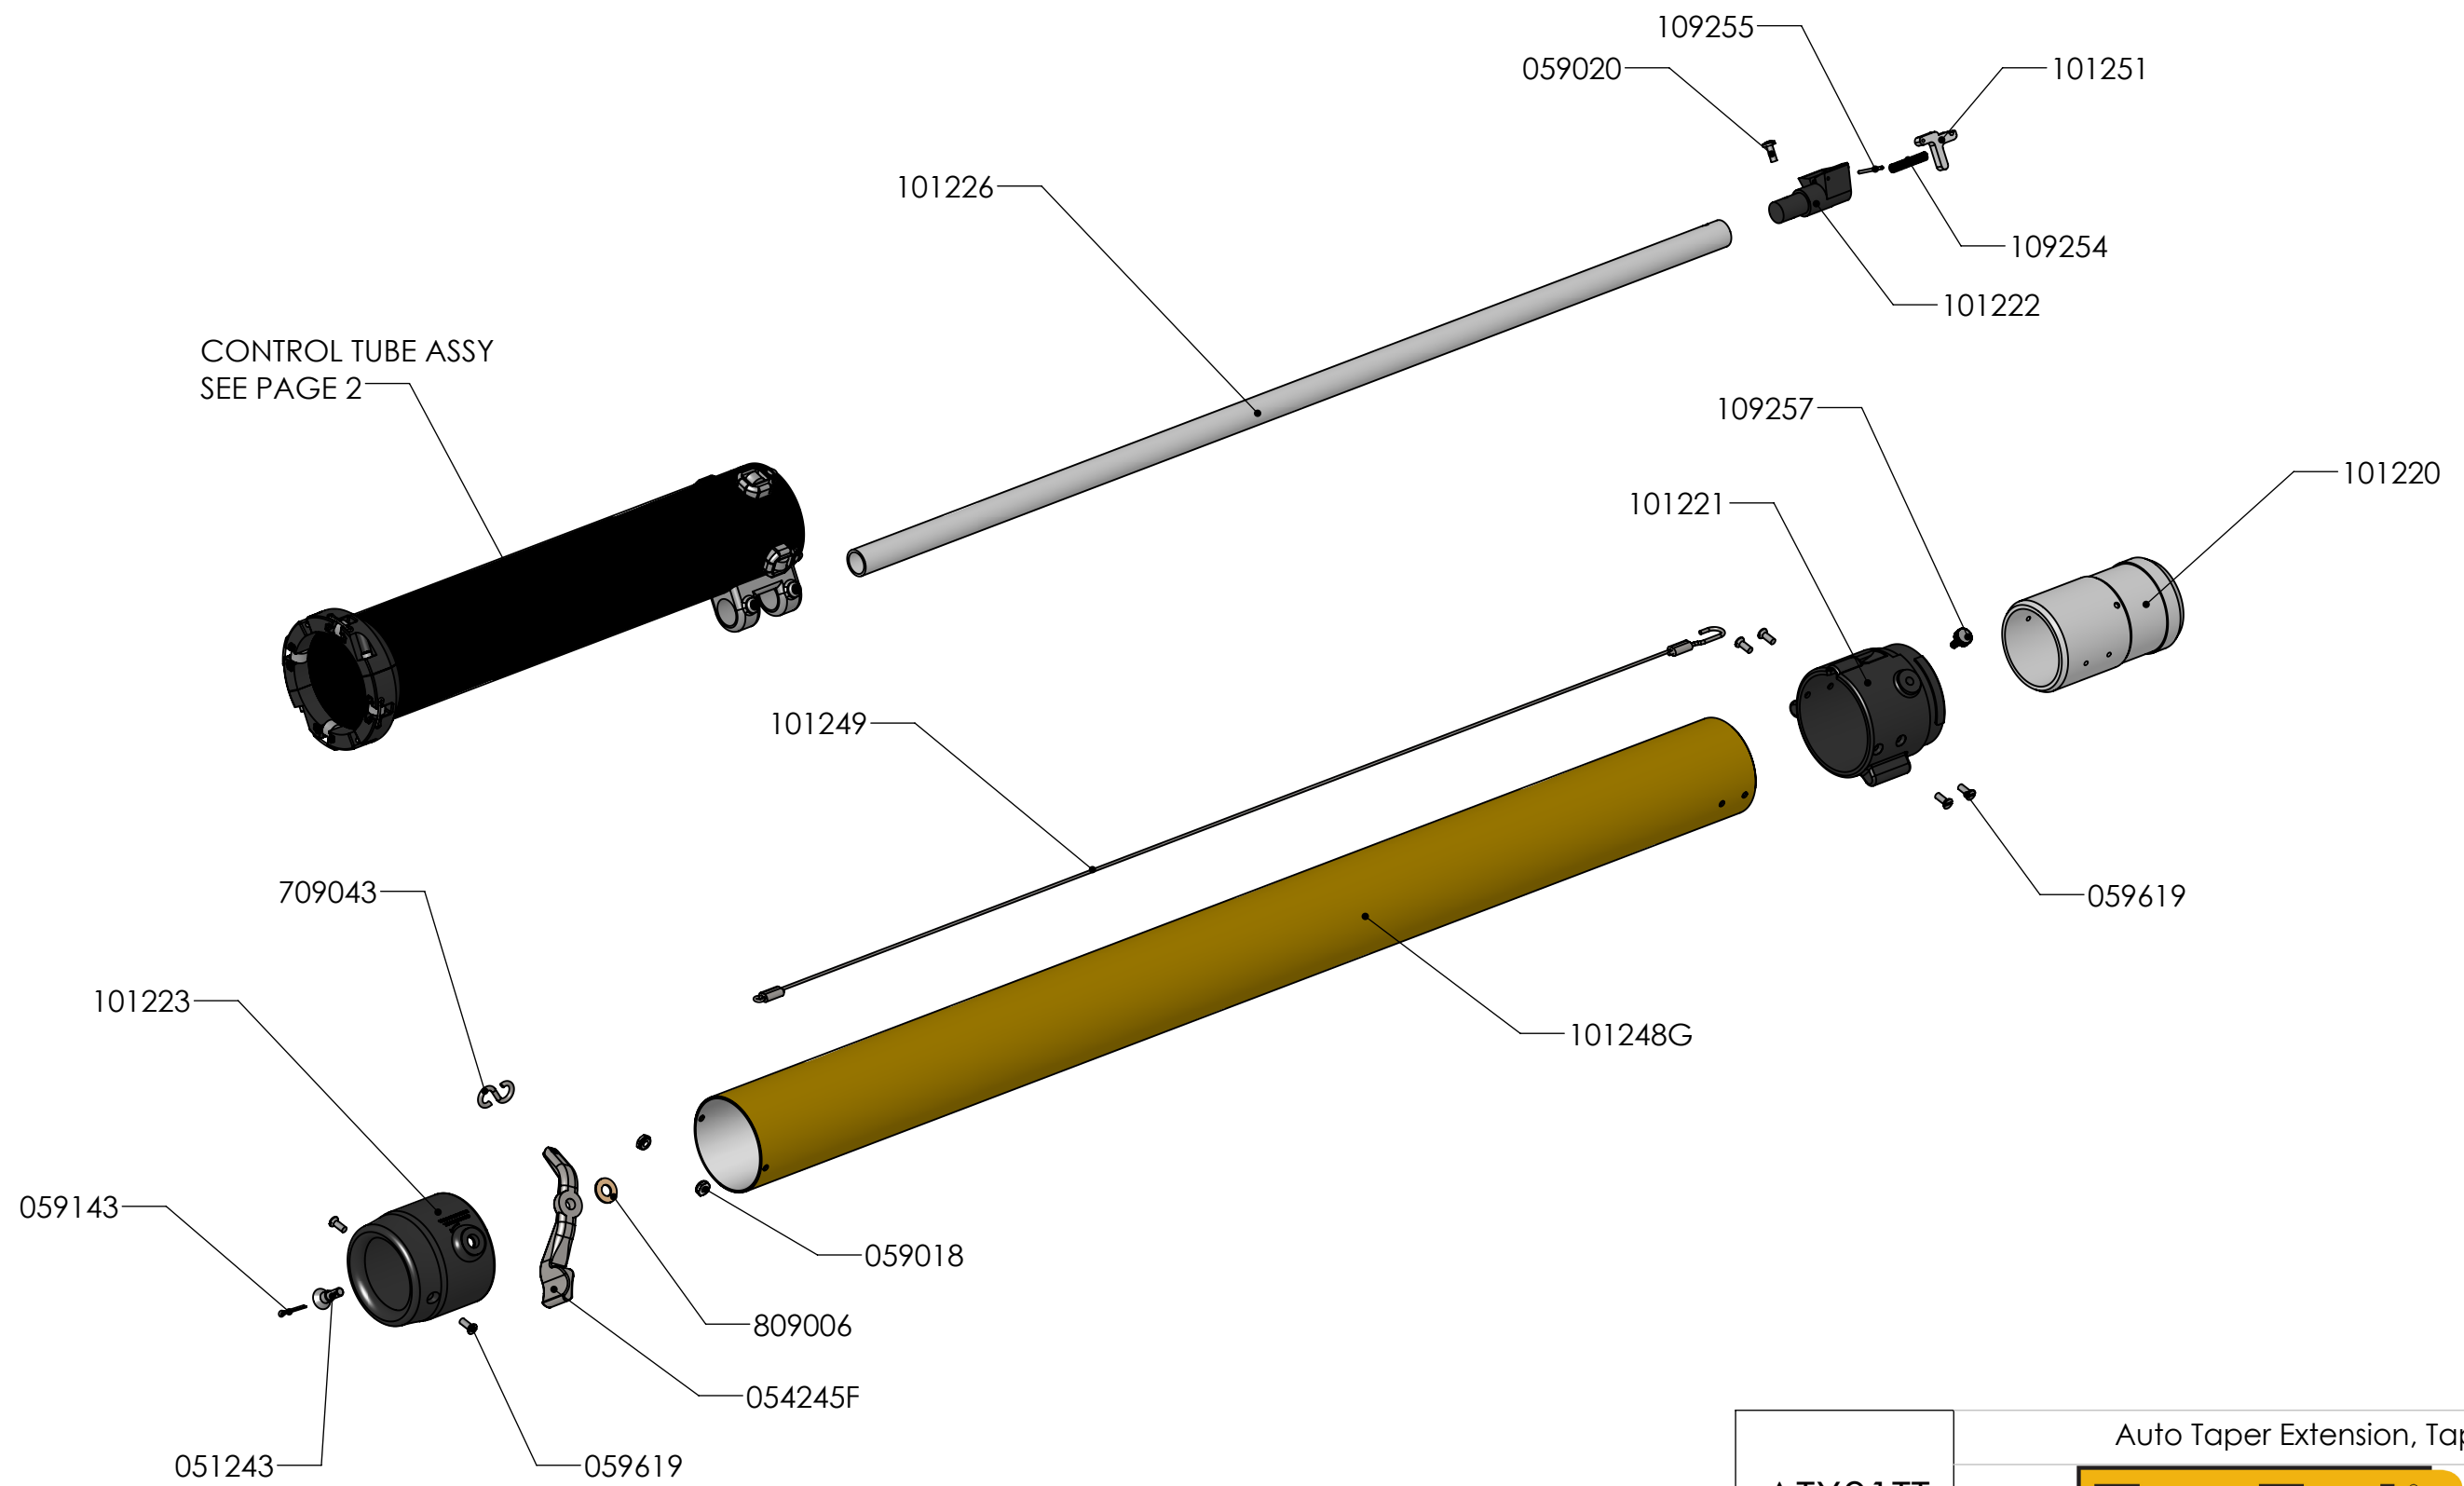

REVISIONS				
ECN	REV.	DESCRIPTION	DATE	BY
	A	RELEASED	08/2017	MWJ

ATX01TT	Auto Taper Extension, TapeTech	
	 <small>PROFESSIONAL DRYWALL FINISHING TOOLS</small>	REV. A

ATX01TT

Auto Taper Extension, TapeTech