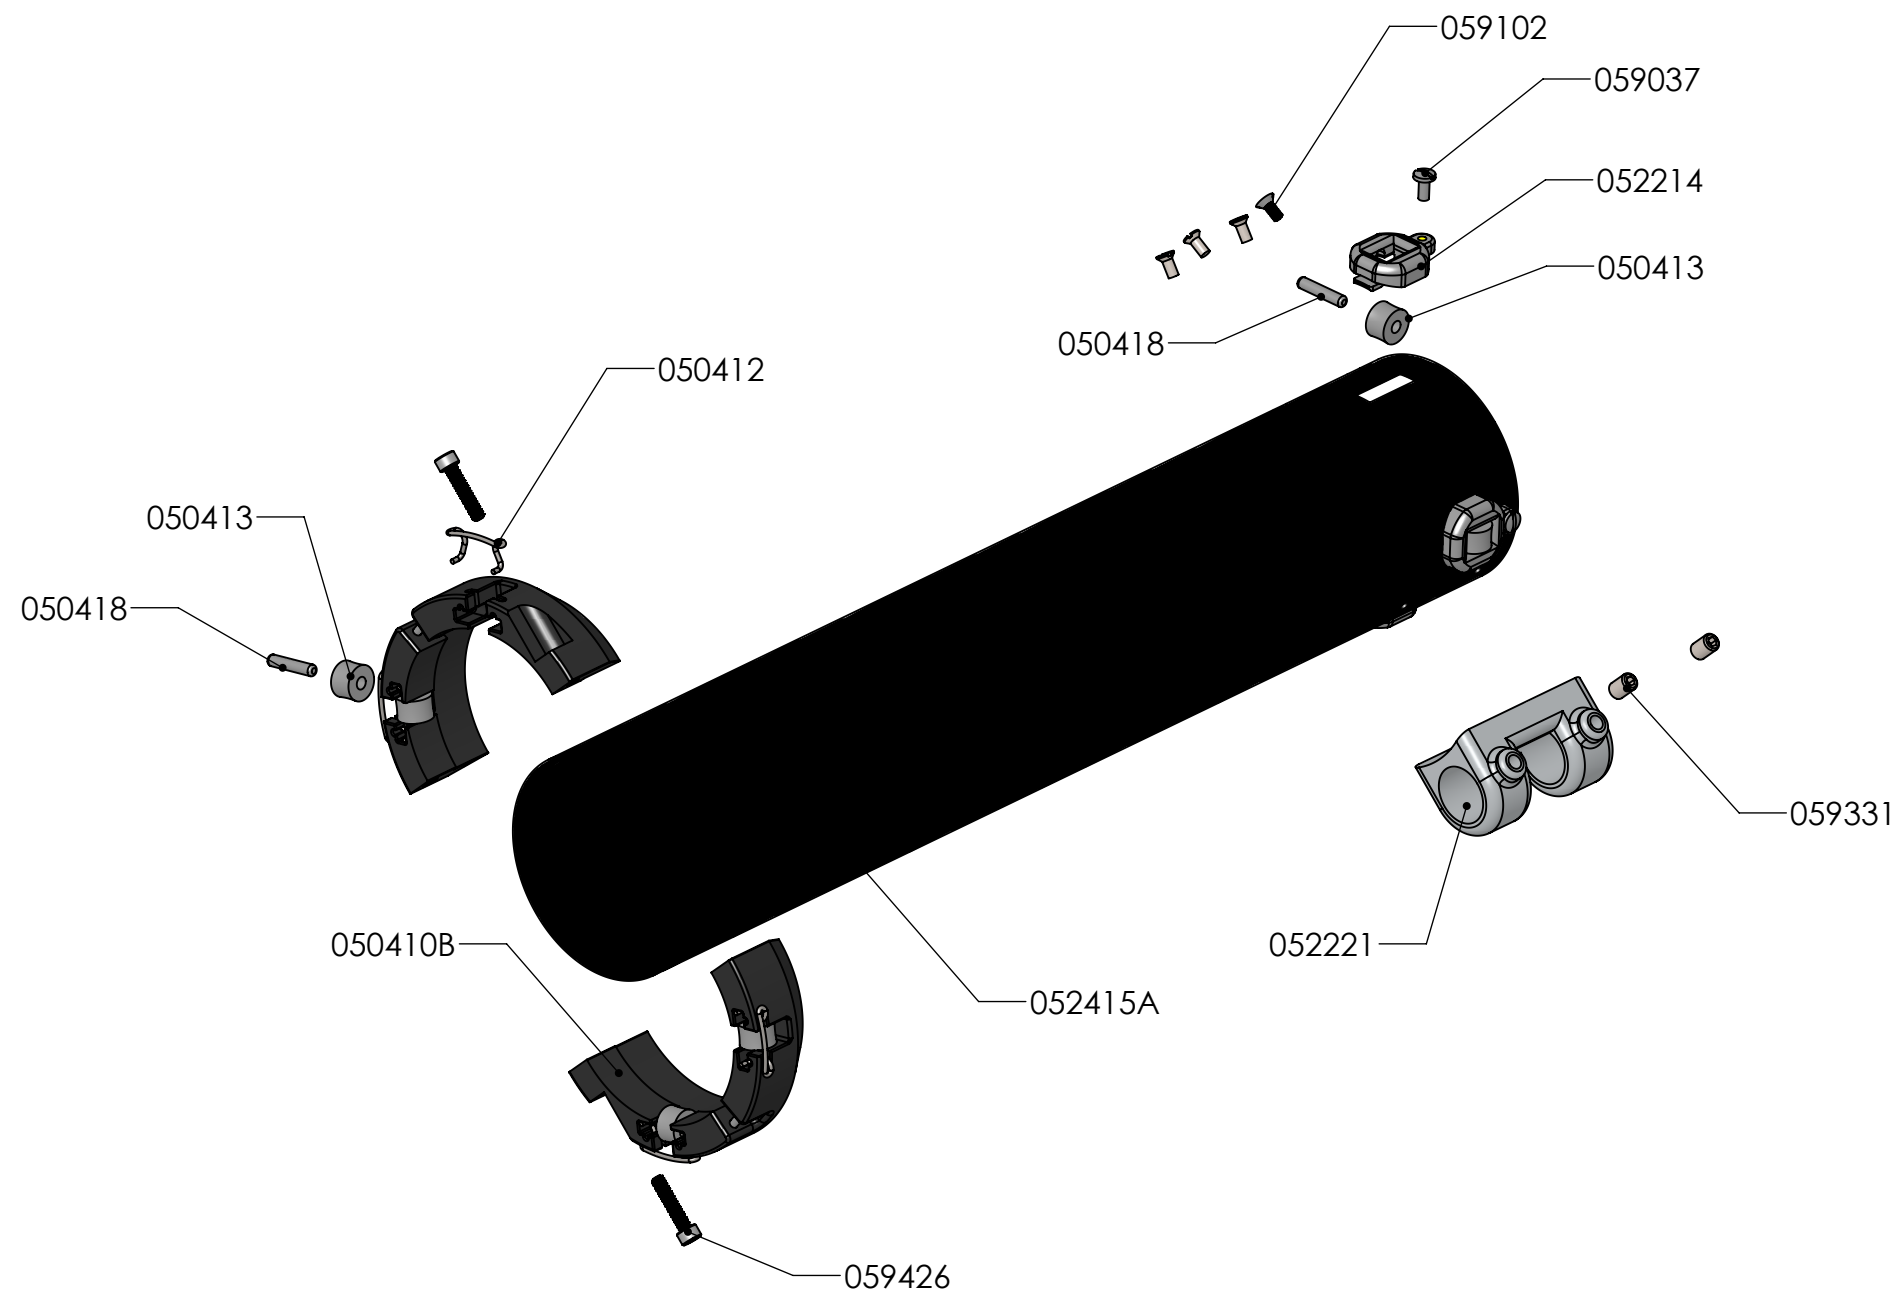

REVISIONS				
ECN	REV.	DESCRIPTION	DATE	BY
	A	RELEASED	08/2017	MWJ

ATX01TT	Auto Taper Extension, TapeTech	
	 <small>PROFESSIONAL DRYWALL FINISHING TOOLS</small>	REV. A

ATX01TT

Auto Taper Extension, TapeTech